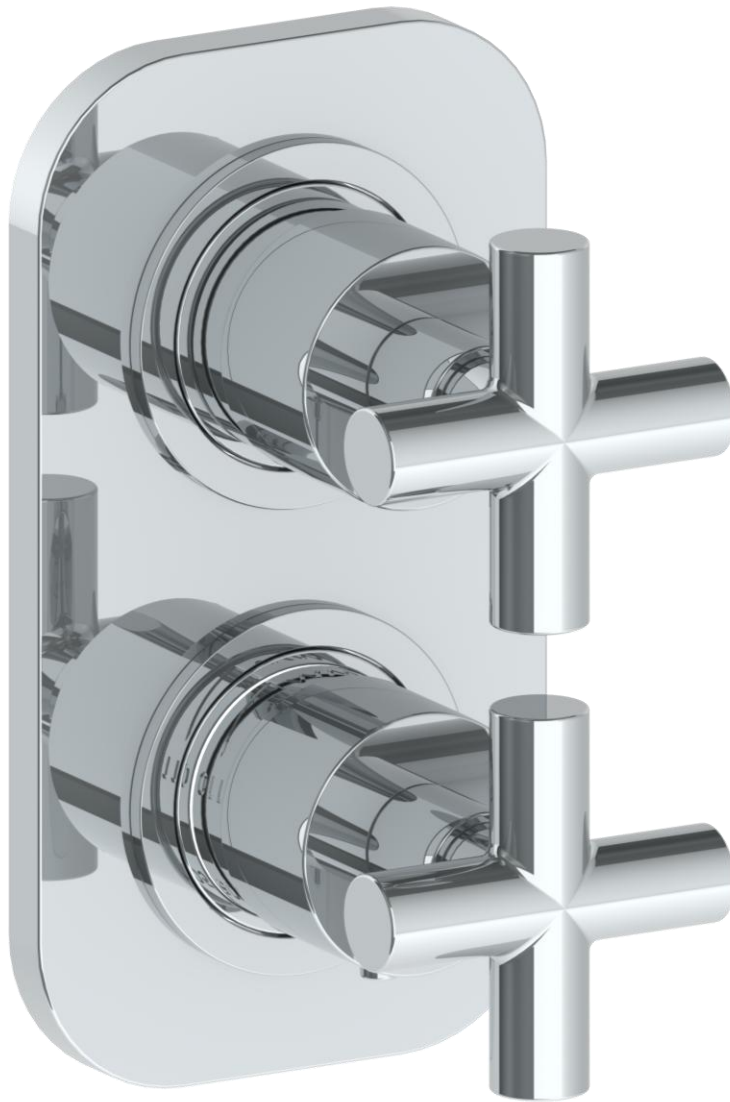

23-T25-L8

Trim Kit Only for Miniature Thermostatic Valve with Built-In Control
Requires SS-TH60 or SS-TH70 concealed rough

23-T25-L9

Trim Kit Only for Miniature Thermostatic Valve with Built-In Control
Requires SS-TH60, SS-TH70 or SS-TH80 concealed rough