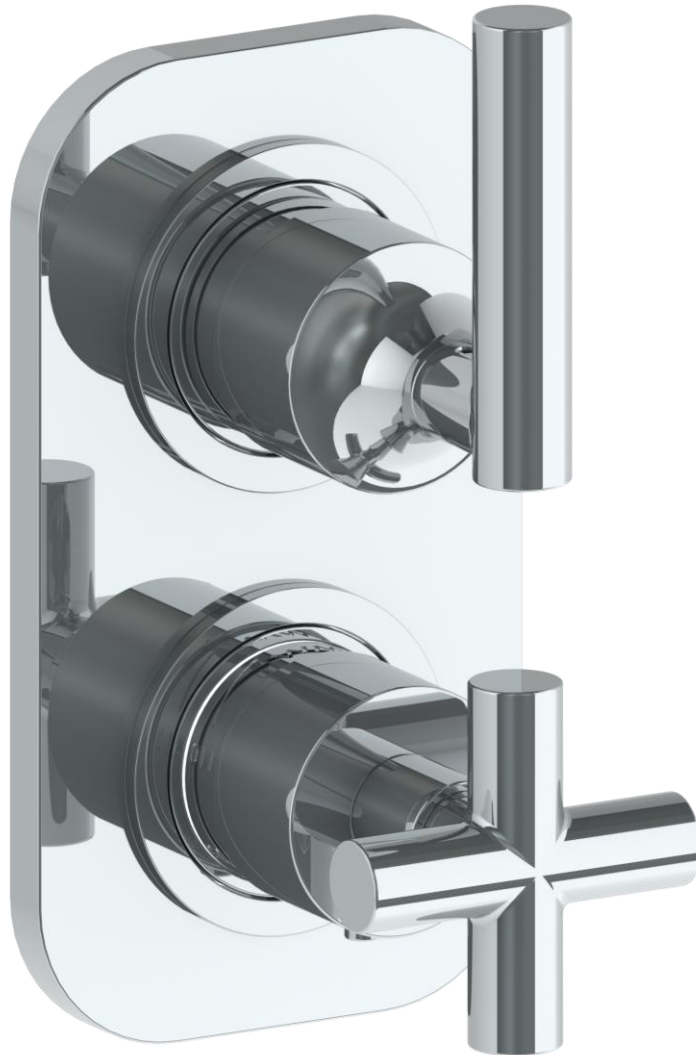

23-T25-L8

Trim Kit Only for Miniature Thermostatic Valve with Built-In Control
Requires SS-TH60 or SS-TH70 concealed rough

23-T25-L9

Trim Kit Only for Miniature Thermostatic Valve with Built-In Control
Requires SS-TH60, SS-TH70 or SS-TH80 concealed rough