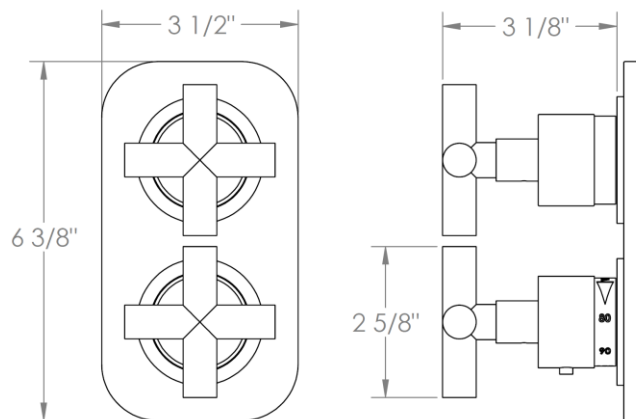

23-T25-L8

Trim Kit Only for Miniature Thermostatic Valve with Built-In Control
Requires SS-TH60 or SS-TH70 concealed rough

23-T25-L9

Trim Kit Only for Miniature Thermostatic Valve with Built-In Control
Requires SS-TH60, SS-TH70 or SS-TH80 concealed rough