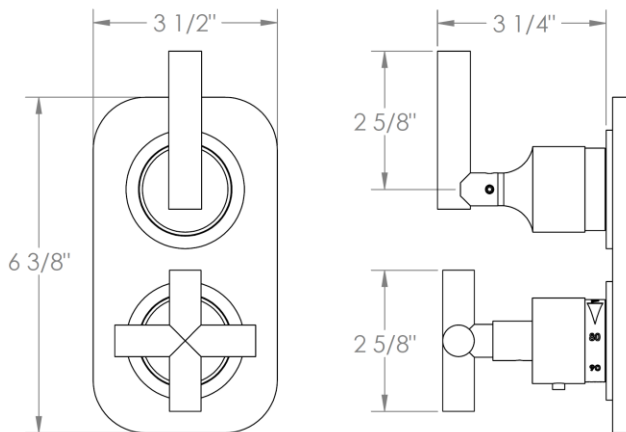

23-T25-L8

Trim Kit Only for Miniature Thermostatic Valve with Built-In Control
Requires SS-TH60 or SS-TH70 concealed rough

23-T25-L9

Trim Kit Only for Miniature Thermostatic Valve with Built-In Control
Requires SS-TH60, SS-TH70 or SS-TH80 concealed rough